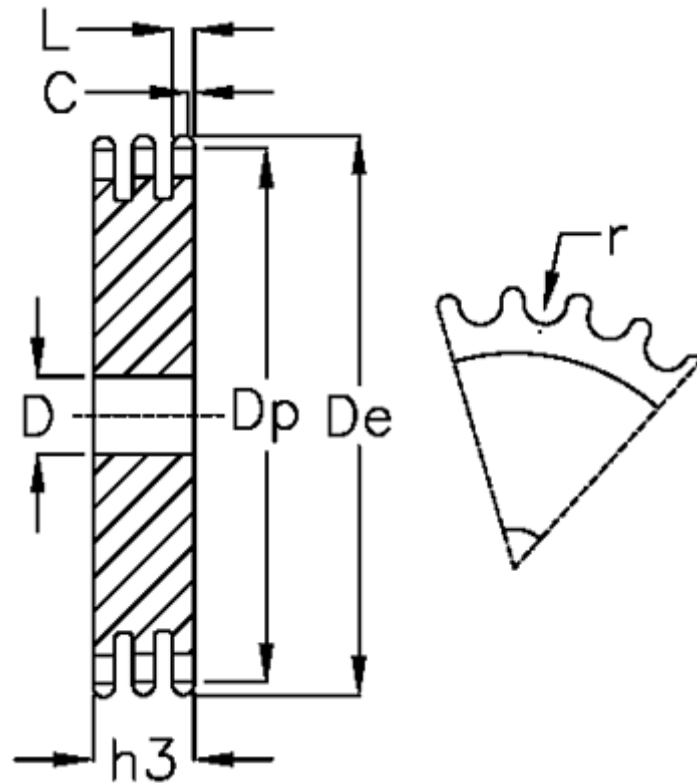

Article number: 616023007066

Description: Plate wheel 12 B-3 Z=66 triplex

Measures

C	= 2
D	= 30
De	= 409.2
Dp	= 400.35
For chain size	= 3/4 x 7/16
For chain type	= 12 B-3
h3	= 49.8
L	= 10.8

Number of teeth	= 66
r	= 12.07